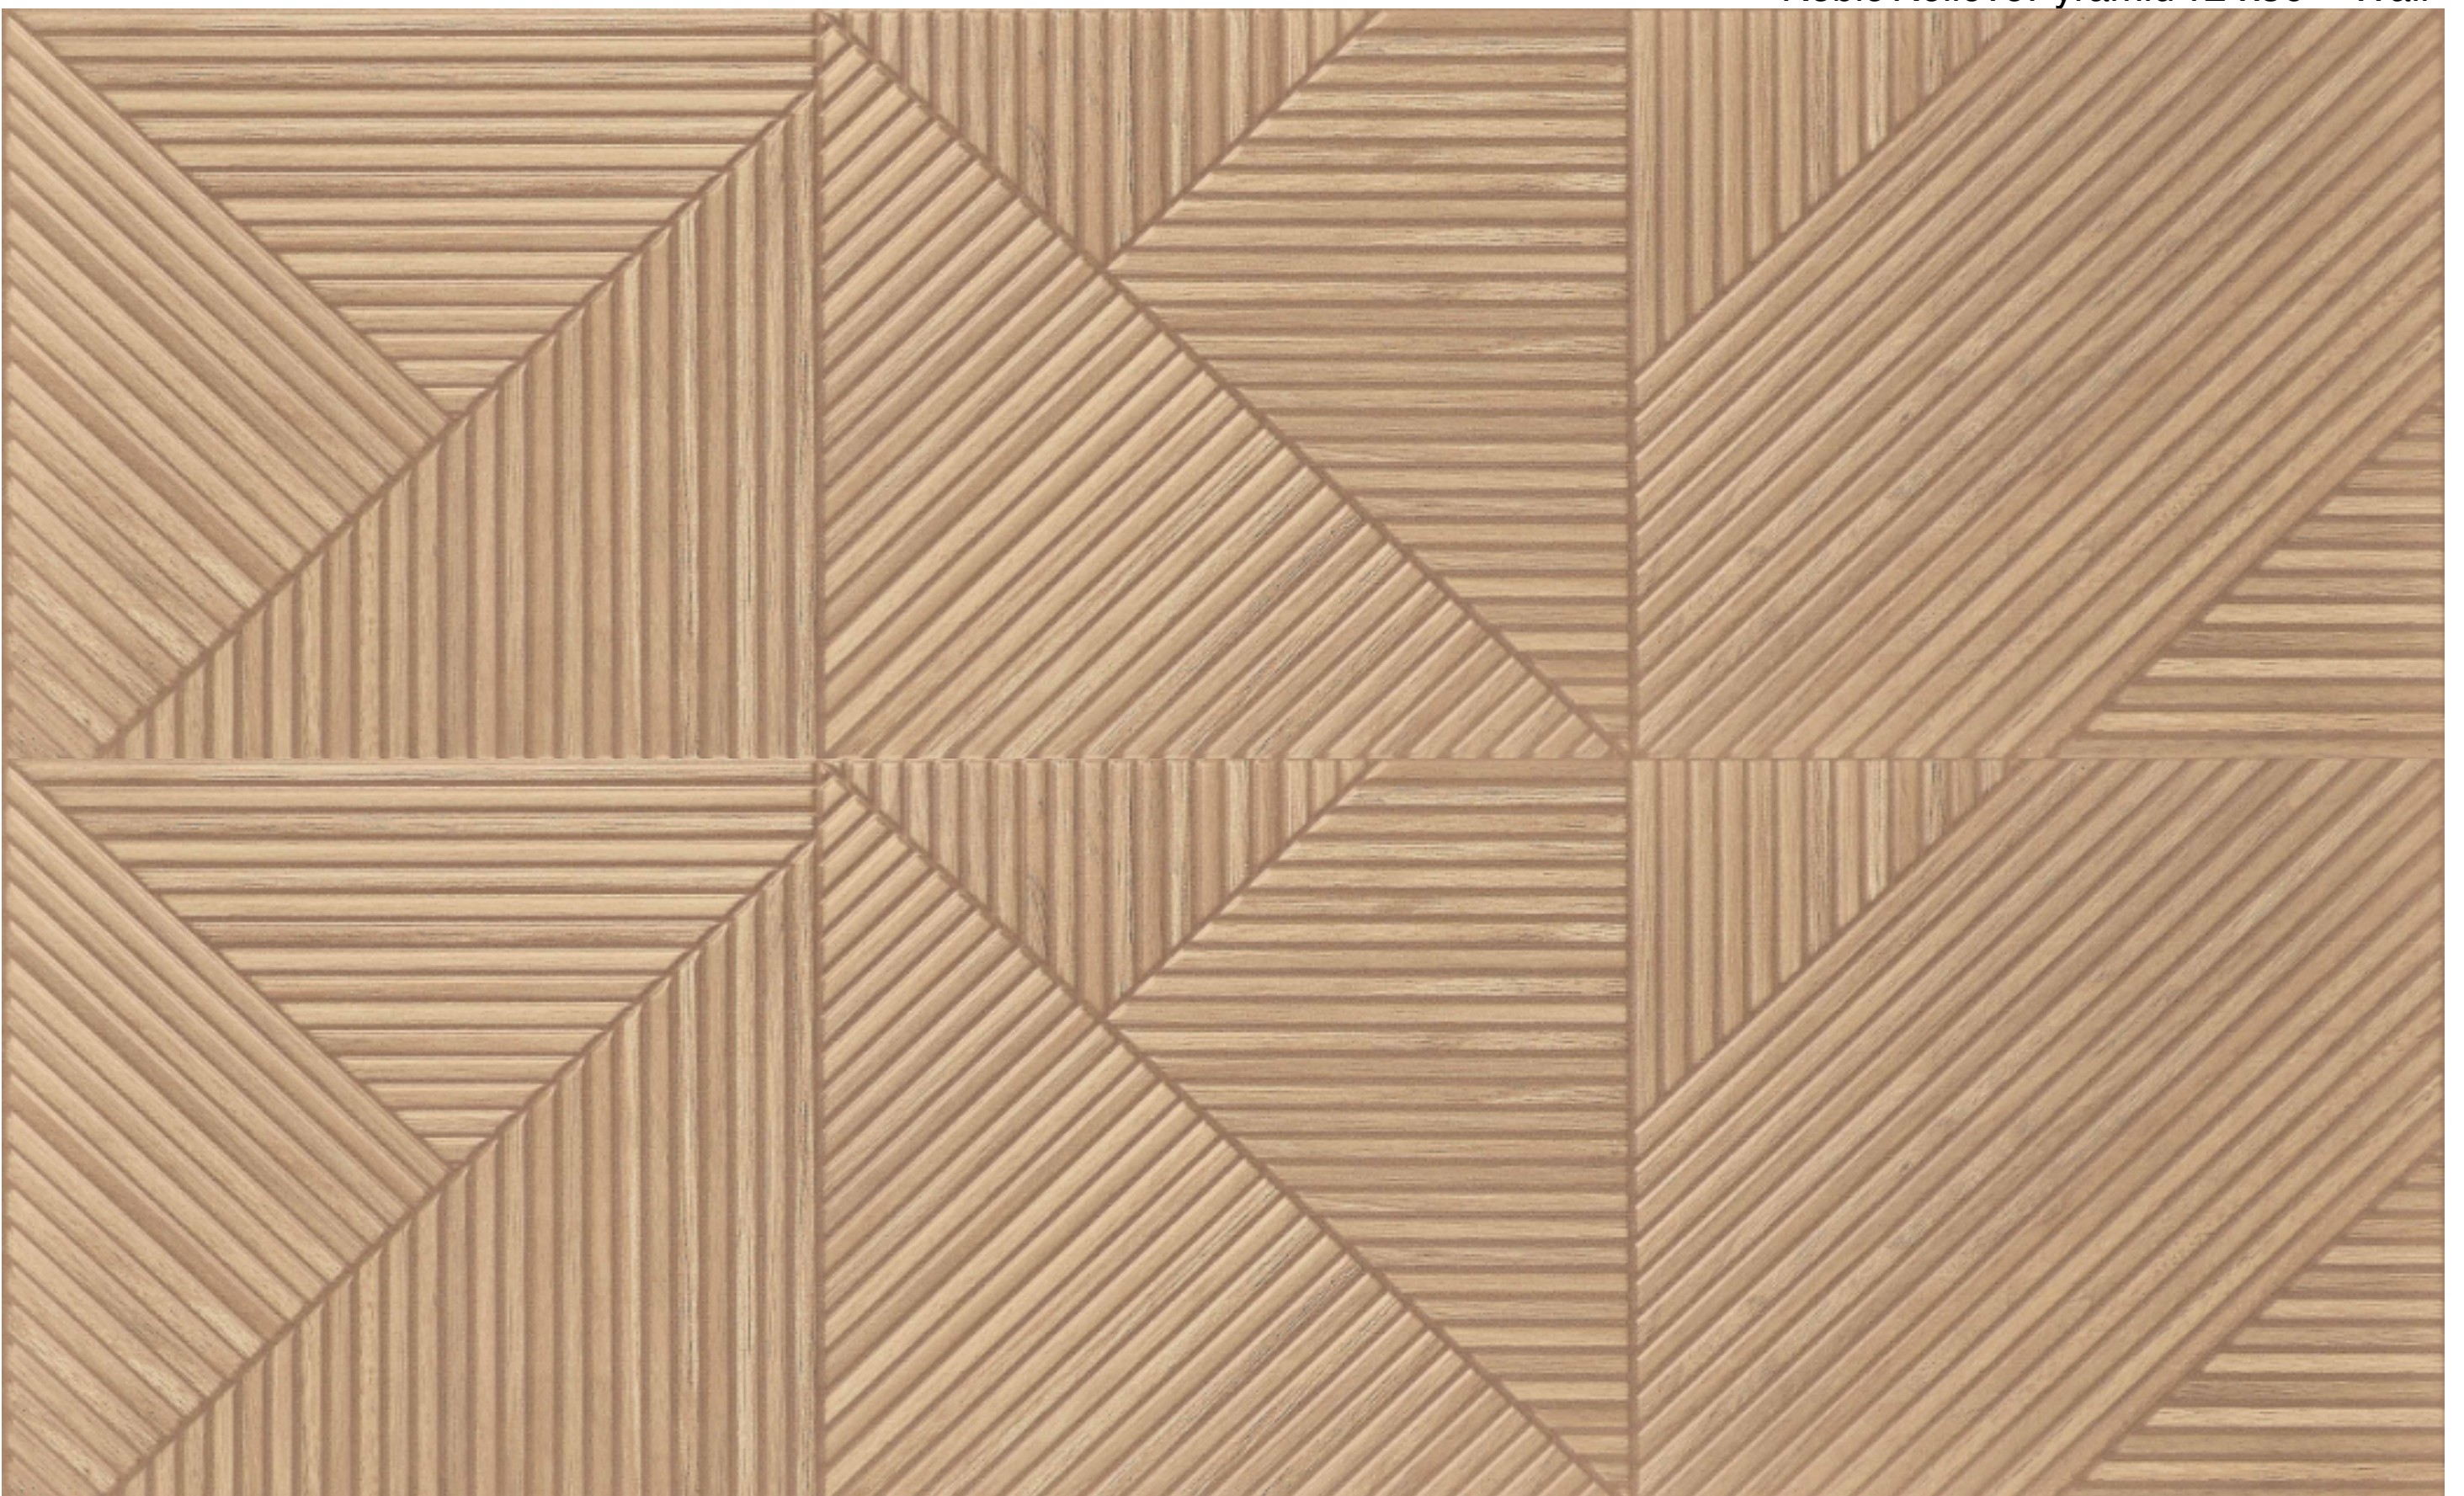

White RelieveElypse12"x36" Wall / White 12"x36" Wall

White RelieveOrizon12"x36" Wall

Baltimore

12" X 36"

Grey RelieveElypse12"x36" Wall
/ Grey 12"x36" Wall

Amazonas

12" X 36"

Roble Relieve Lines 12"x36" Wall

Fresno Relieve Lines 12"x36" Wall

Nórdica Relieve Lines 12"x36" Wall

Amazonas 12" X 36"

Nórdica RelievePyramid12"x36" Wall

FresnoRelievePyramid 12"x36"

Roble RelievePyramid 12"x36" Wall

Elba

12" X 36"