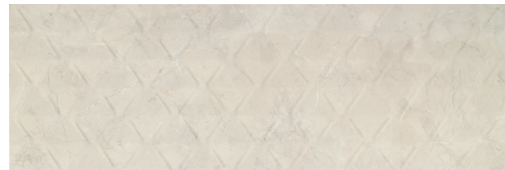

Lyon

POLISHED | MATTE
PORCELAIN TILE. 25"x58" | 26"x59"

Perla Matte 26"x59" Floor & Wall

Perla Polished 25"x58" Floor & Wall

Lyon

POLISHED | MATTE
PORCELAIN TILE. 25"x58" | 26"x59"

Crema Matte 26"x59" Floor & Wall

Crema Polished 25"x58" Floor & Wall

Visón Matte 26"x59" Floor & Wall

Visón Polished 25"x58" Floor & Wall

Lyon

WALL TILES - REVESTIMIENTO
WHITE BODY TILE. 12"x36"

Crema Relieve Axos 12"x36" Wall

Lyon

WALL TILES - REVESTIMIENTO
WHITE BODY TILE. 12"x36"